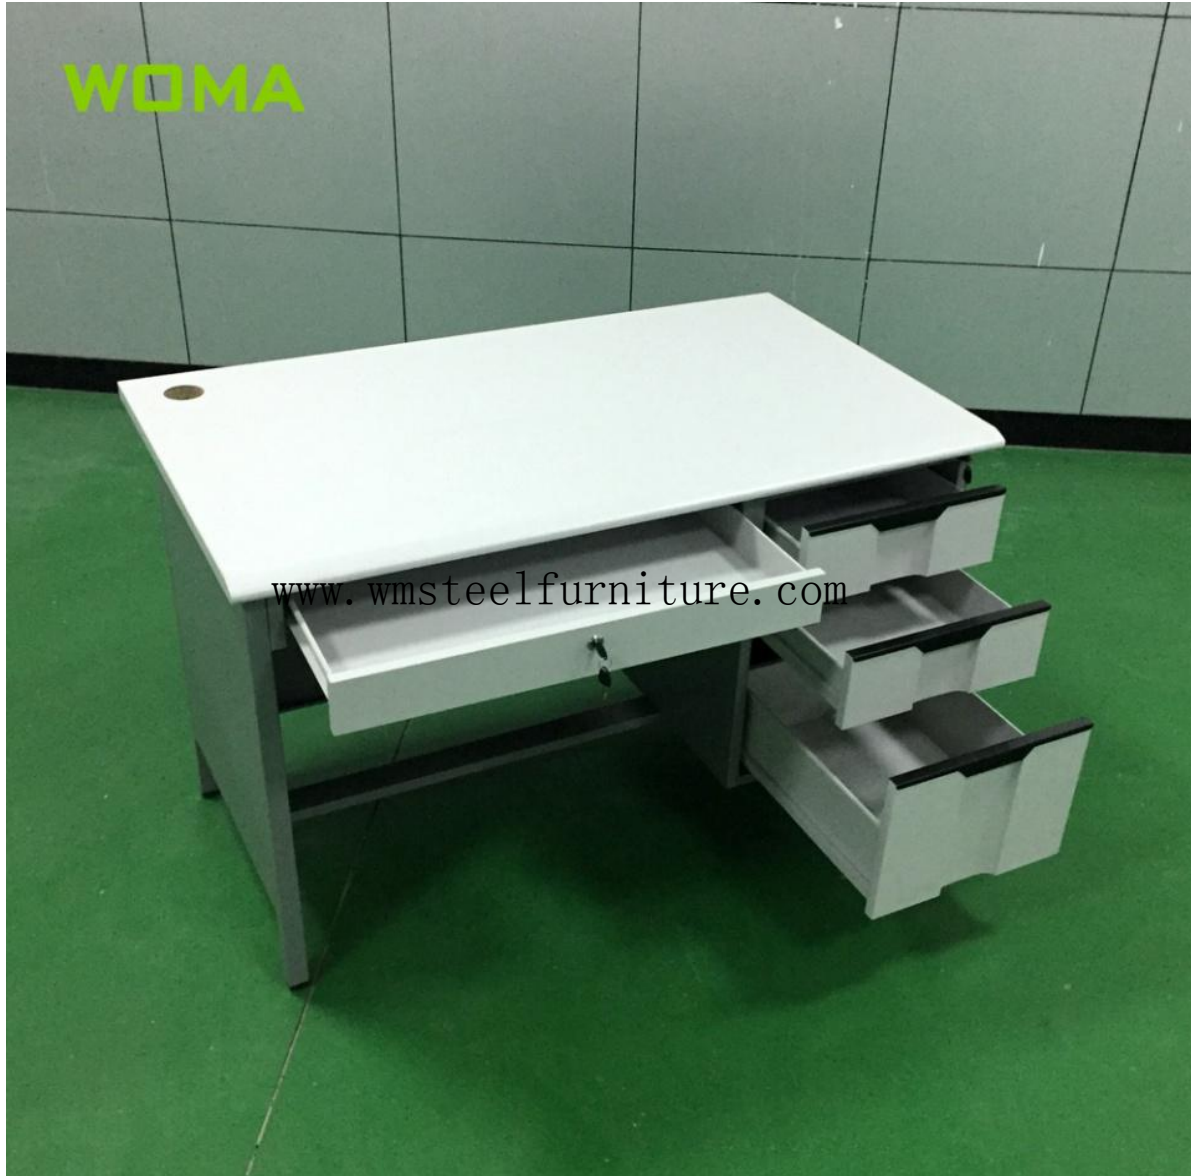

Office desk - 29.5'' Height x 47'' Width x 25.5'' Depth

Brand name	WOMA Office desk		
Item No.	W-D03 MDF Top steel leg		
Material	High quality cold rolled steel sheet Q235		
Steel thickness (mm)	0.6	0.7	
Item weight (kg)	36	41	
Size (mm)	H750*W1200*D650		
Packing volume	0.24m ³		
Surface	Durable electrostatic powder coating		
Loading capacity	20GP	40GP	40HQ
	116	233	283

Office desk - 29.5' Height x 47' Width x 25.5' Depth

Detail

Contact:woma@lysteelfurniture.com